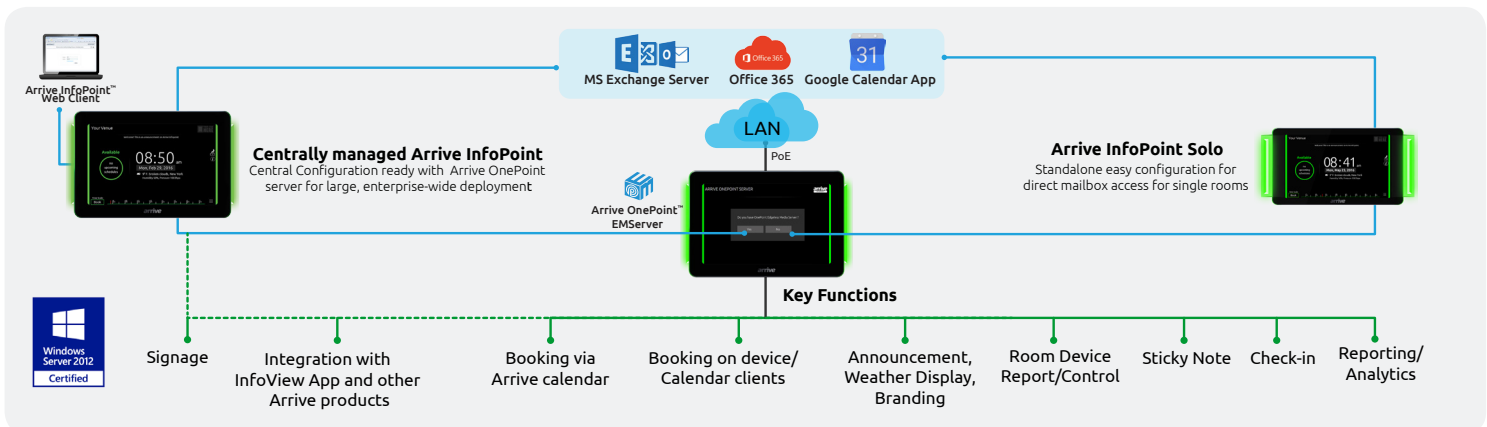

Connectivity

Arrive Systems, Inc.
info@arrivesys.com