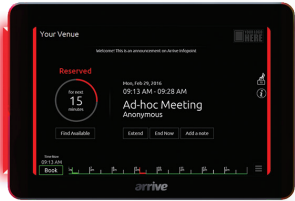

"RESERVED"

Arrive InfoPoint is an all-in-one room reservation, digital signage and resource management solution for all shared workspaces - from meeting to learning spaces. Do away with the hassles of double bookings, scheduling chaos and interrupted meetings, and ensure truly effective facility management. All space and booking information are visible on the touch screen including easy features to make announcements, show digital signage, leave notes, check reports/analytics, and even manage or control room devices. InfoPoint integrates seamlessly with mainstream email clients: MS Exchange/Outlook, MS Office365, and Google Calendar app. It can work standalone, or as a centrally managed device with Arrive OnePoint EMServer.

Key Features

- Schedule or book on device or via email/calendar app
- Make announcements
  Use as digital signage
- Manage shared spaces; maximize use of resources
- View real-time data such as user and booking reports