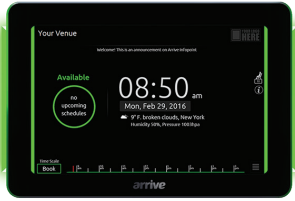

ARRIVE INFOPOINT

Interactive Room Reservation Signage with bright status indicators

MANAGE SHARED WORKSPACES... SOLVE SCHEDULING CHAOS EASILY.

"AVAILABLE"